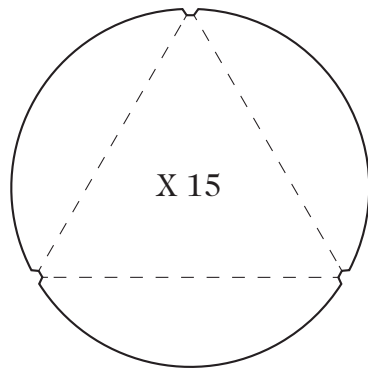

250g paper

— CUT  
- - - FOLD

Rubber bands

Light source